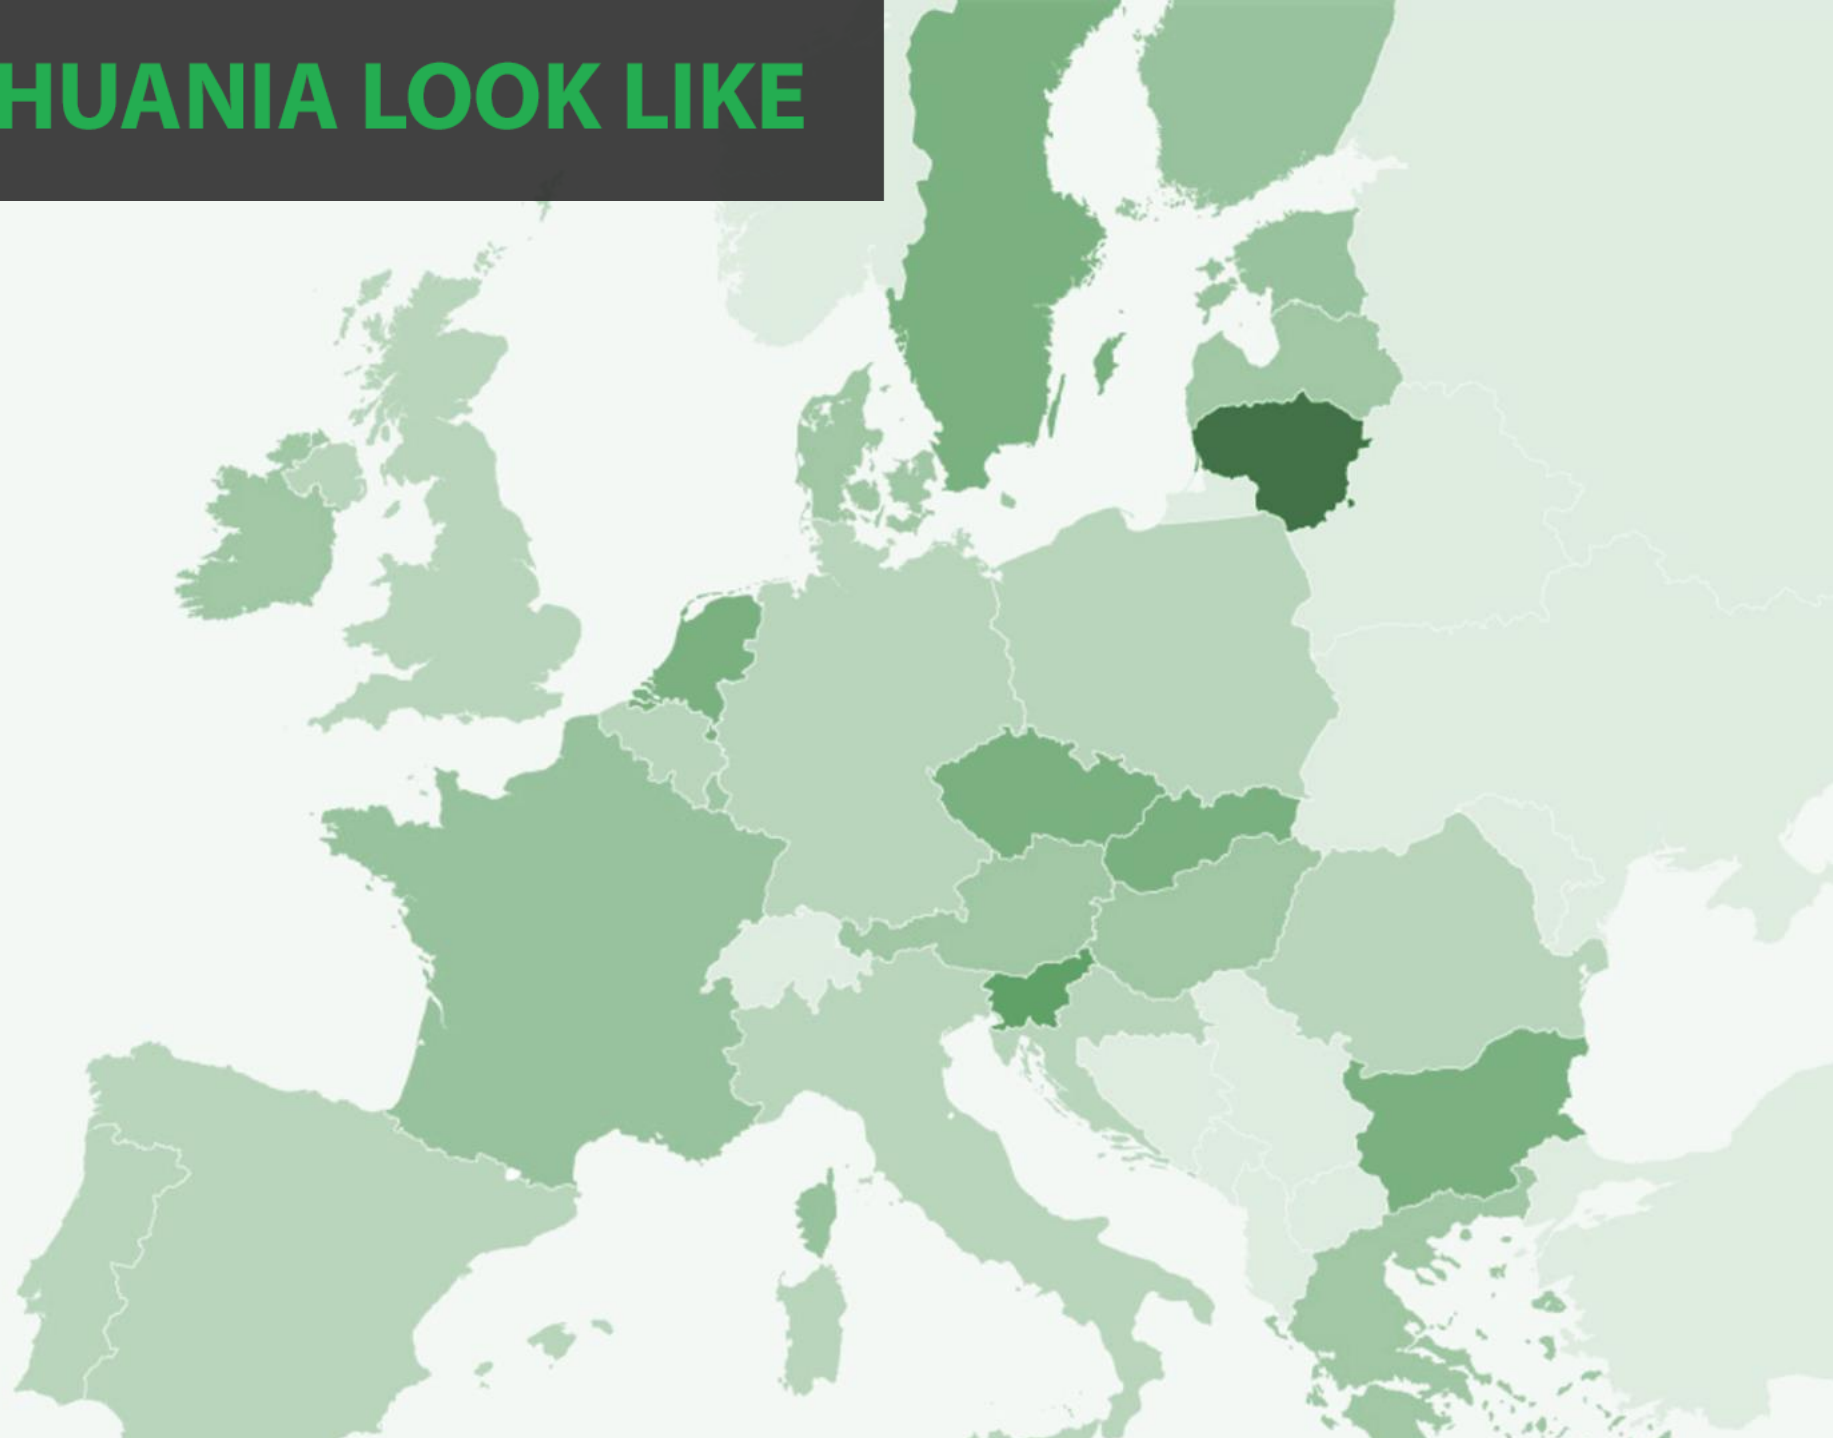

**National
Sword**

**Blue sky
policy**

2013

2017

2020

HOW DOES LITHUANIA LOOK LIKE

SNELLMAN PACKING CASE

20 000
pack/day